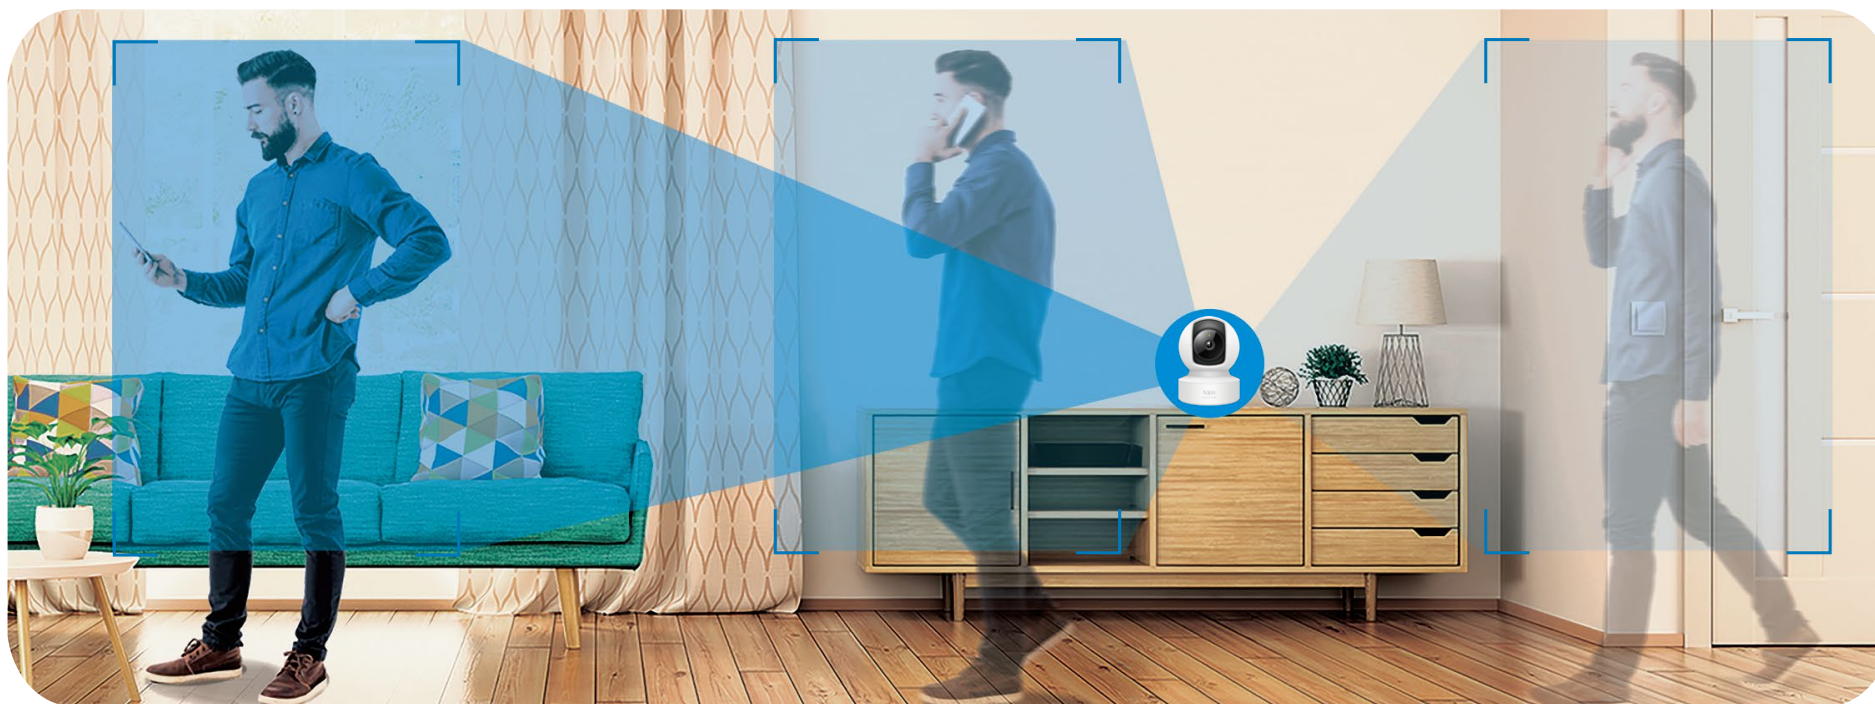

Pan/Tilt AI Home Security Wi-Fi Camera

2K
Resolution

Tapo C222

Motion Detection and Tracking

Person
Detection

Baby Crying
Detection

Ethernet/Wi-Fi
Networking

works with alexa

works with Google Home

// Highlights

Motion Detection and Tracking

Whenever a camera detects motion, it will automatically follow the subject, keeping it within the camera's field of view.

// Features

Person Detection

Notifies you when a person is detected.

Night Vision up to 40 ft

Provides a visual distance of up to 40 ft in total darkness.

Two-Way Audio

Communicate in real time through a built-in microphone and speaker.

Baby Crying Detection

Notifies you when your baby cries.

Field of View

360° horizontal range.

Customizable Block Zones

Set customizable block zones to keep private areas from being monitored.

2K QHD^Δ

Provides more crisp details.